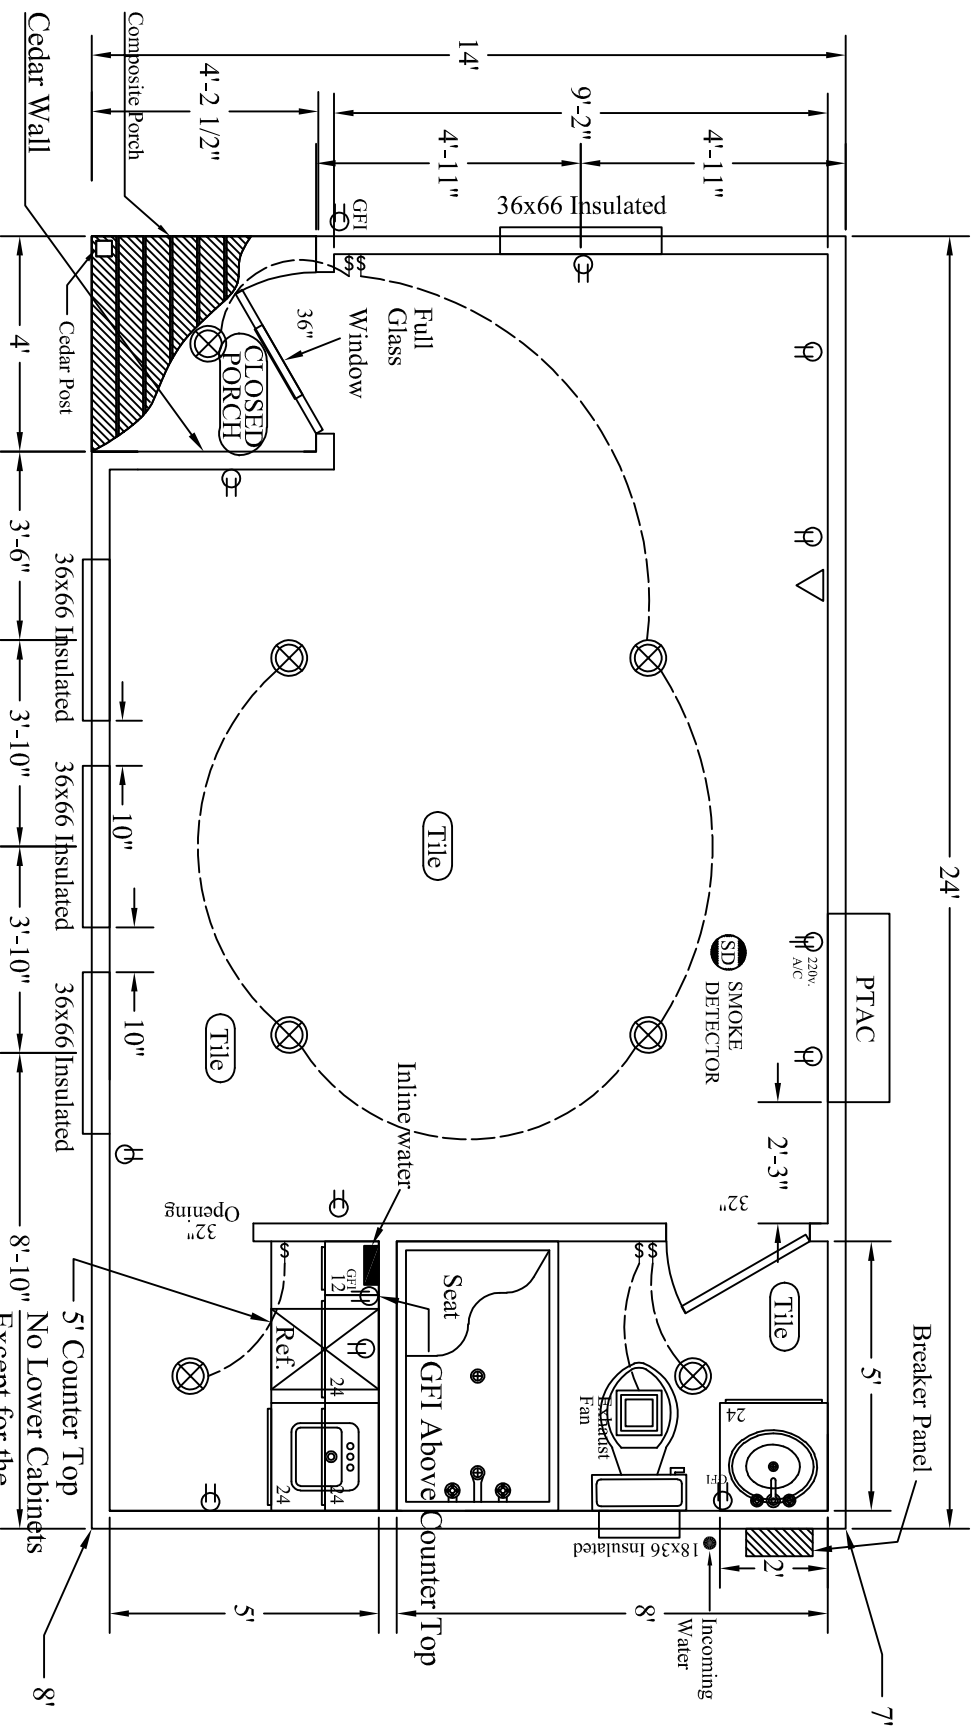

Home Office/Guest House - 336 sqft

Tile	
Cabinets	
Paneling	
Roof	
Body	
Shutters	
Win J-Rail	
Door Color	
Win Color	

20 ft. Wainscott Front Wall

Mono	2021
Home Office/Guest House	